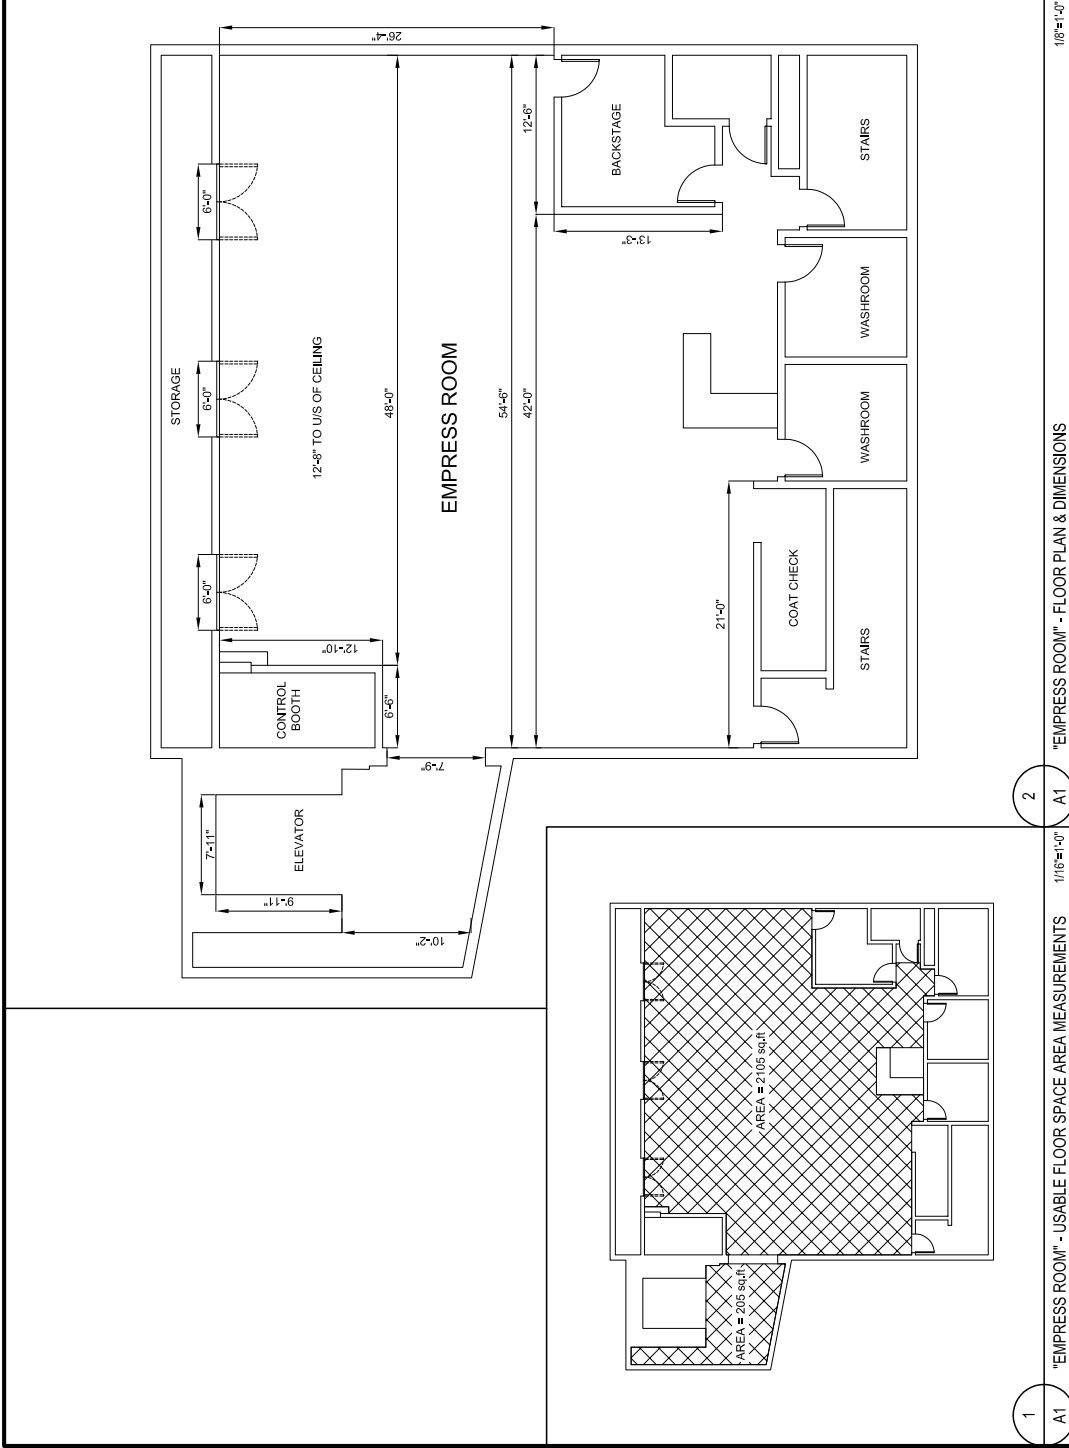

EMPRESS THEATRE

EMPRESS Room size
50' X 48'6"
14 feet grid to floor

EMPRESS floor
Linoleum Black and brown

EMPRESS Stage size (removable)
16' wide, 12' deep, 1 feet high (4' X 8' risers on legs)

Elevator
10 feet X 10 feet

EMPRESS Stage Electricity
Touring power
200 amp CAMLOK OUTPUT

1 – 15 amp with 2 outlets (we can add if necessary)

**EMPRESS ROOM:
FLOOR PLAN,
DIMENSIONS AND
AREA MEASUREMENTS**

CAPITOL THEATRE
MONCTON, N.B.
FINAL DRAWING FOR REVIEW
SCALE: AS INDICATED
DRAWN BY: DAOLUX CAD, CONSULTANTS
SUBMITTED TO: TONY GAUDET
DRAWING 1 OF 2

2
A1

1
A1

"EMPRESS ROOM" - FLOOR PLAN & DIMENSIONS

"EMPRESS ROOM" - USABLE FLOOR SPACE AREA MEASUREMENTS

EMPRESS LIGHTING

GrandMa2 on PC
17 - S4 Lekos 575W
5 – 36 degree barrels
6 – 26 degree barrels
4 – 19 degree barrels
16 - S4 Pars 575W
8 - S4 Parnels 575W
6 – Palco 3 (On wall velour)
4 – Elation Rayzor Q12
4 – Elation Rayzor Q7
Lights cannot be moved, able to focus and change gel color.